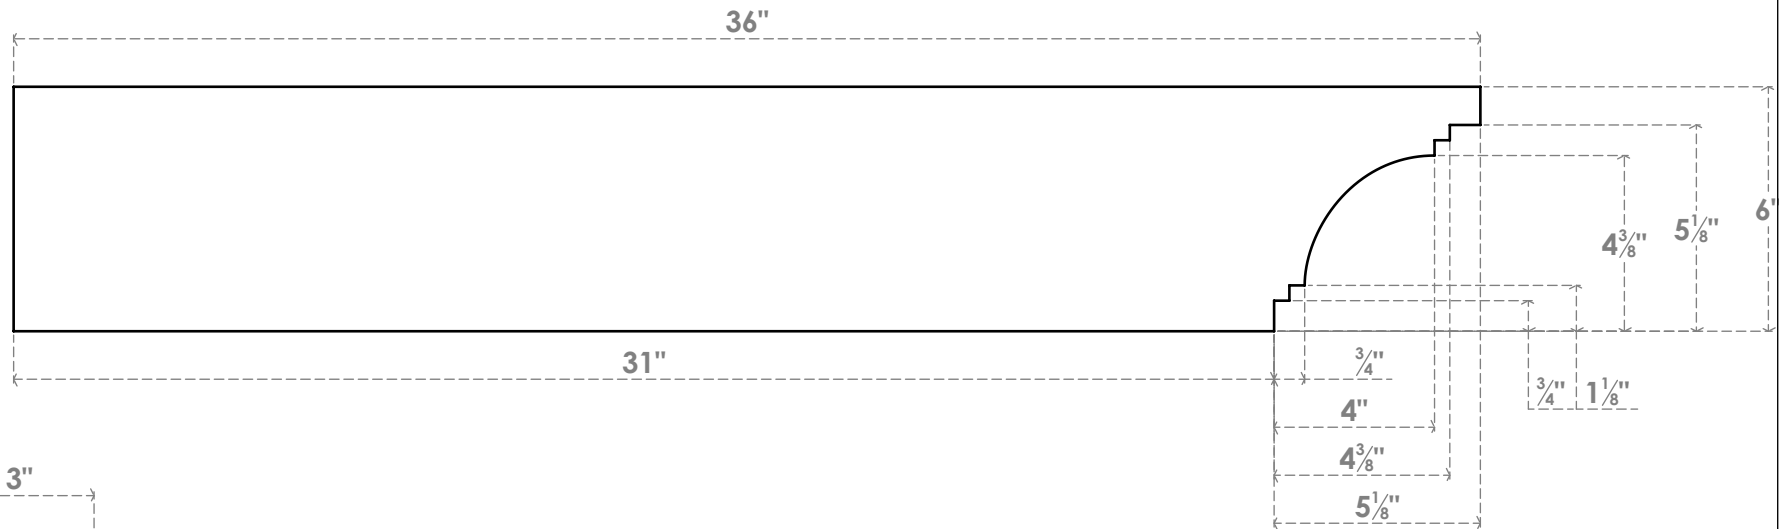

RFTP03X06X36PEC

3"W X 6"H X 36"L PESCADERO ARCHITECTURAL GRADE PVC RAFTER TAIL

EKENA
MILLWORK
2300 WEST MAIN ST.
CLARKSVILLE, TX 75426
TOLL FREE: 866-607-0453
WWW.EKENAMILLWORK.COM

NOTES

1. INSTALLATION TO BE COMPLETED IN ACCORDANCE WITH MANUFACTURER'S SPECIFICATIONS.
2. DRAWING MAY NOT BE TO SCALE
3. THIS DRAWING IS INTENDED FOR DESIGN AND PLANNING PURPOSES ONLY.
4. ALL INFORMATION CONTAINED HEREIN WAS CURRENT AT THE TIME OF DEVELOPMENT BUT MUST BE REVIEWED AND APPROVED BY THE PRODUCT MANUFACTURER TO BE CONSIDERED ACCURATE.
5. ARCHITECTURAL GRADE PVC PRODUCTS ARE MADE FROM EXPANDED CELLULAR PVC AND COME NATURALLY WHITE BUT MAY BE PAINTED