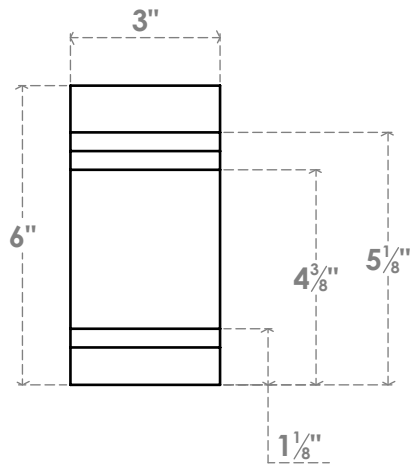

RFTP03X06X36PEC

3"W X 6"H X 36"L PESCADERO ARCHITECTURAL GRADE PVC RAFTER TAIL

EKENA
MILLWORK
2300 WEST MAIN ST.
CLARKSVILLE, TX 75426
TOLL FREE: 866-607-0453
WWW.EKENAMILLWORK.COM

NOTES

1. INSTALLATION TO BE COMPLETED IN ACCORDANCE WITH MANUFACTURER'S SPECIFICATIONS.
2. DRAWING MAY NOT BE TO SCALE
3. THIS DRAWING IS INTENDED FOR DESIGN AND PLANNING PURPOSES ONLY.
4. ALL INFORMATION CONTAINED HEREIN WAS CURRENT AT THE TIME OF DEVELOPMENT BUT MUST BE REVIEWED AND APPROVED BY THE PRODUCT MANUFACTURER TO BE CONSIDERED ACCURATE.
5. ARCHITECTURAL GRADE PVC PRODUCTS ARE MADE FROM EXPANDED CELLULAR PVC AND COME NATURALLY WHITE BUT MAY BE PAINTED